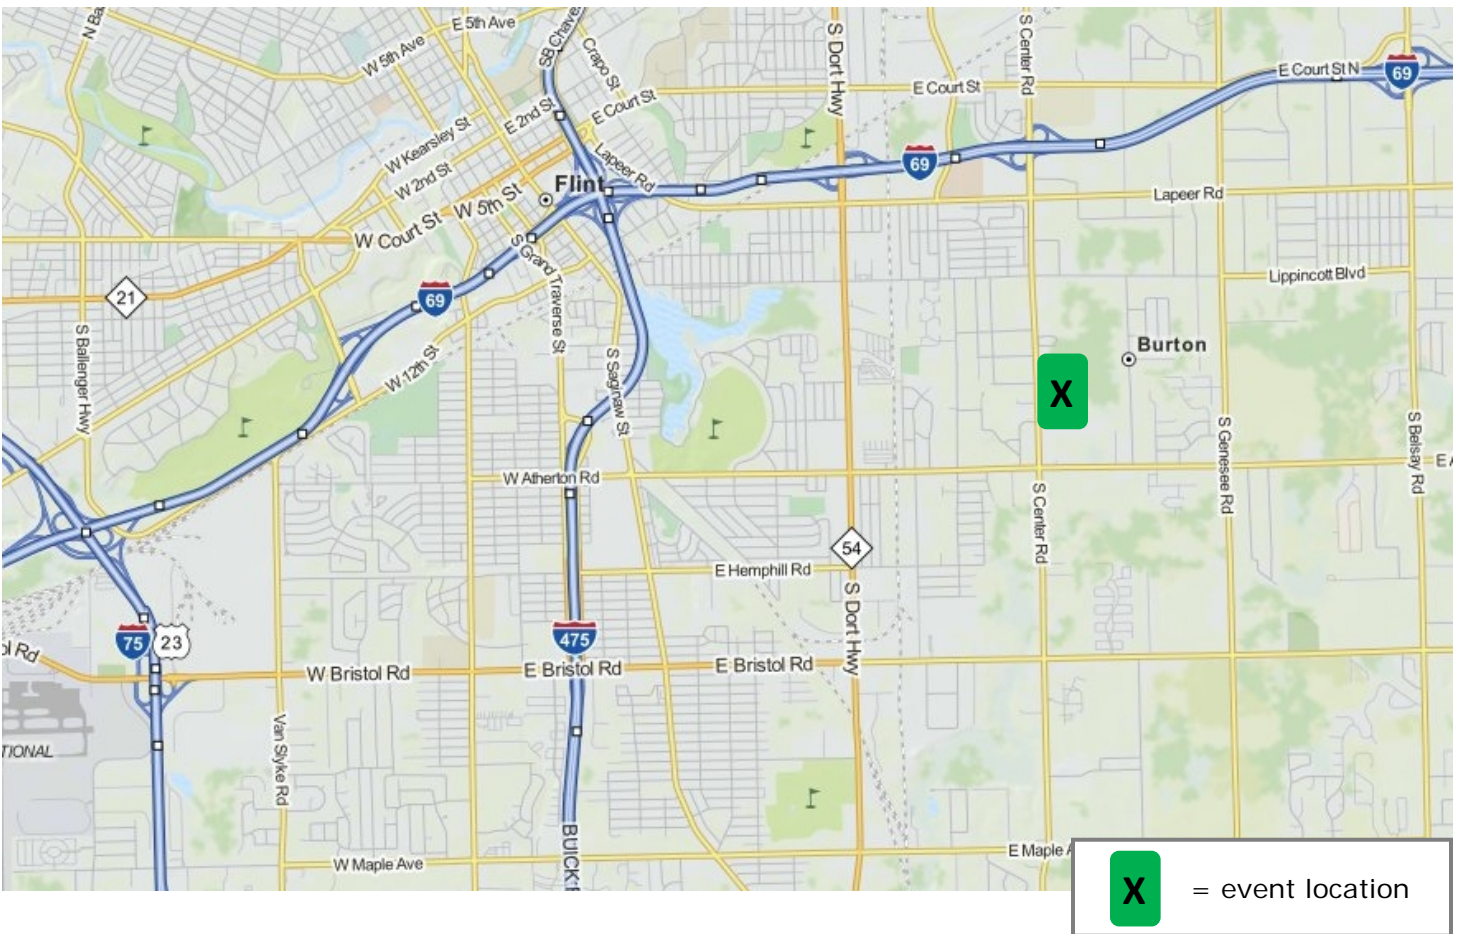

# MICHIGAN LEAN CONSORTIUM EVENT DIRECTIONS

**Event Title:** Lean 102 Friday, September 26

**Event Location:** ELGA Credit Union Main Branch  
Administration Building - Community Room  
2305 S. Center Road, Burton, MI 48519

**Special Instructions:** The ELGA Credit Union Main Branch complex is on the east side of Center Rd. just to the north of Meijer's store parking lot. The Administration Building is behind the ELGA Credit Union branch office. There is ample parking between the two buildings. Enter the Administration Building through the main front entrance and the Community Room is located just inside.

Coming from the west, north or east: take I-69 to the Center Rd. exit and then south to the location, past Lippincott Blvd. and just before reaching the Meijer's store.

Coming from the south: either use the route above, or take I-75 or I-475 to the Bristol Rd. exit (turn right on Bristol Rd. upon exiting). Turn left when you reach Center Rd. and continue north past Atherton Rd.

## Maps & Directions:

General area surrounding Burton, MI:

The ELGA Administration Building is on Center Rd., behind the ELGA Credit Union Main Branch office:

**X** = event location